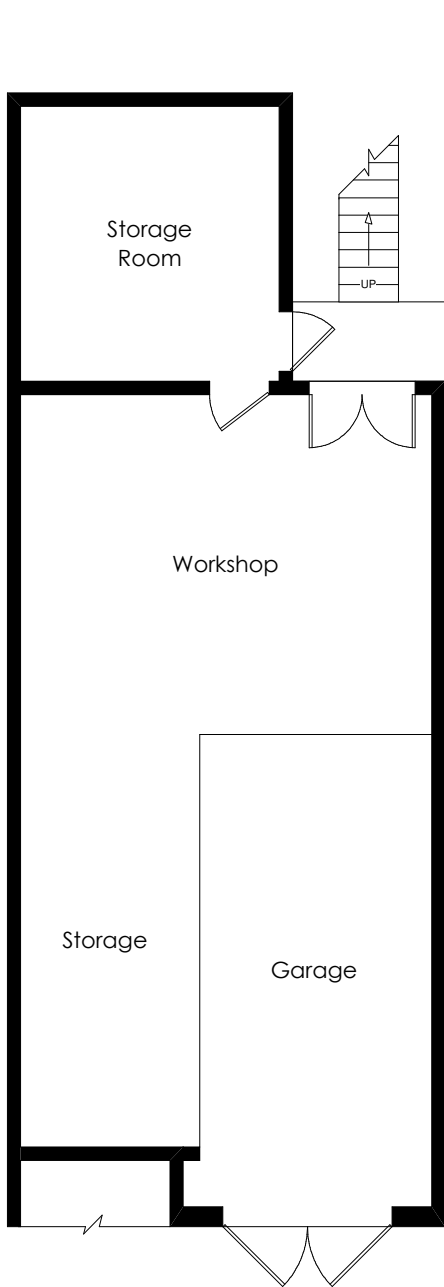

# 1315 Waller Street Floor Plans (per graphic artist)

Lower Level  
1118 sq. ft.

Main Level  
1171 sq. ft.

Second Level  
992 sq. ft.

Third Level  
692 sq. ft.