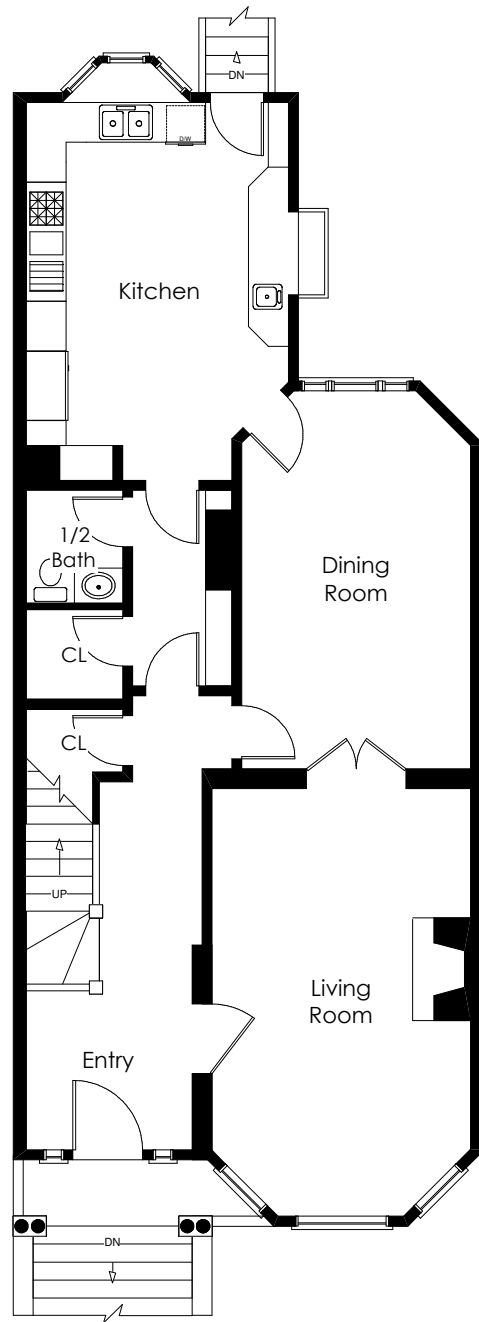

# 1315 Waller Street Floor Plans (per graphic artist)

Lower Level  
1118 sq. ft.

Main Level  
1171 sq. ft.

Second Level  
992 sq. ft.

Third Level  
692 sq. ft.