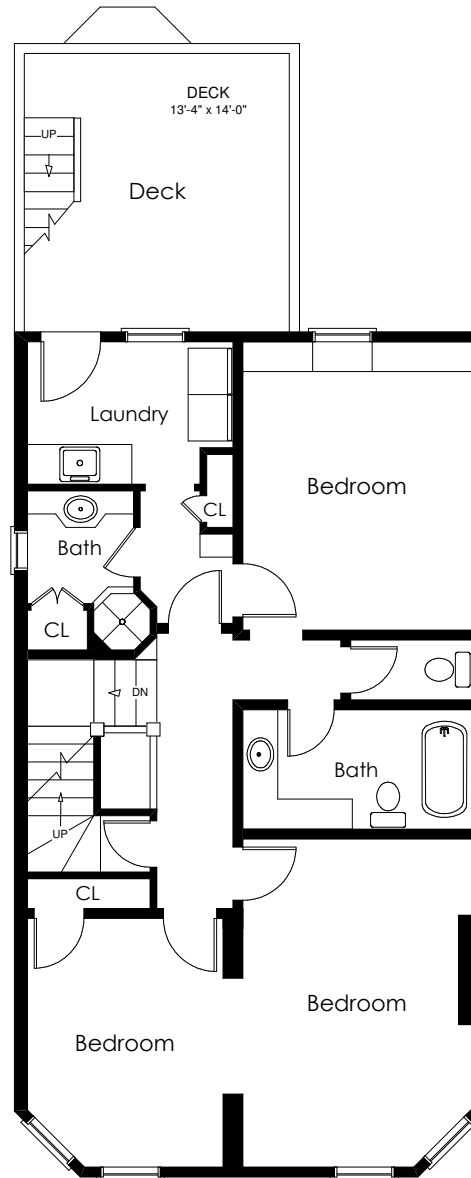

# 1315 Waller Street Floor Plans (per graphic artist)

Lower Level  
1118 sq. ft.

Main Level  
1171 sq. ft.

Second Level  
992 sq. ft.

Third Level  
692 sq. ft.