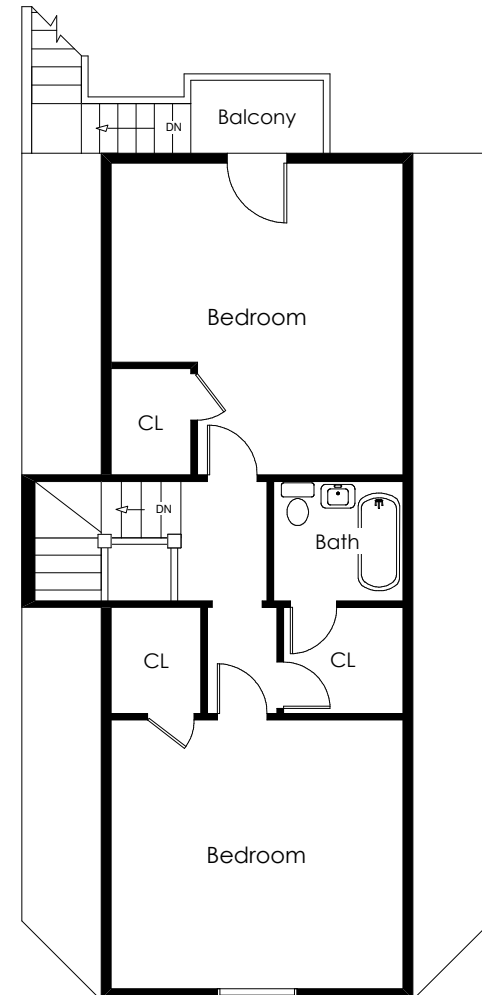

# 1315 Waller Street Floor Plans (per graphic artist)

Lower Level  
1118 sq. ft.

Main Level  
1171 sq. ft.

Second Level  
992 sq. ft.

Third Level  
692 sq. ft.